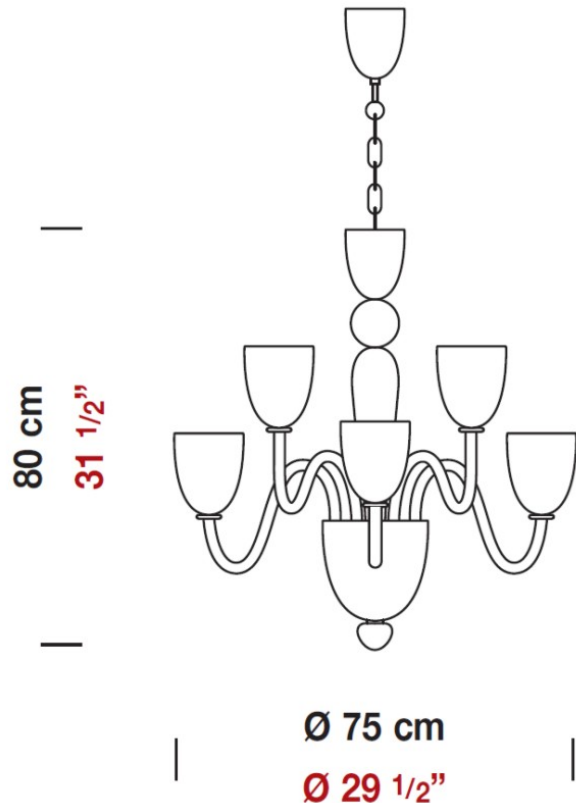

MOMA SUSPENSION

D81314

GENERAL

Series: Moma
Brand: Panzeri
Division: Design
Mounting Type: Suspension
Mounting Location: Ceiling
Subcategory: Chandelier

PHYSICAL

Diameter (mm): 750
Diameter (in): 29 1/2
Height (mm): 800
Height (in): 31 1/2
Max. Overall Height (mm): 1700
Max. Overall Height (in): 67
Weight (kg): 11.8
Weight (lbs): 26
Diffuser: White Blown Glass

ELECTRICAL

Number of Lamps: 6
Lamp Type: LED Retrofit / Halogen
Bulb Included: Bulb Not Included
Total Output Wattage (W): 108 / 360
Max. Wattage Per Lamp (W): 18 / 60
Lamp Base: G9
Input Voltage (V): 120

LED

OPTICAL

RATINGS AND CERTIFICATIONS

Certified By: CSA Certified to UL and CSA Standards
IP rating: IP20