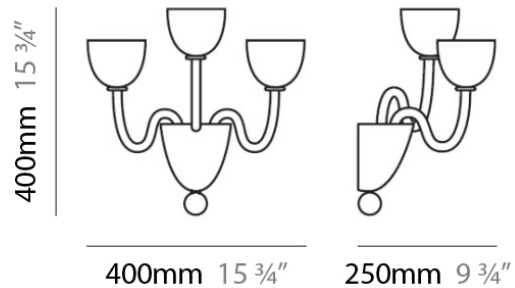

D83214

PROJECT	_____
TYPE	_____
NOTES	_____
QUANTITY	_____
DATE	_____

GENERAL

Series: Moma
Brand: Panzeri
Division: Design
Mounting Type: Surface
Mounting Location: Wall
Subcategory: Ambient

PHYSICAL

Shape: Abstract
Length (mm): 400
Length (in): 15 3/4
Height (mm): 400
Height (in): 15 3/4
Extension (mm): 250
Extension (in): 9 3/4
Light Distribution: Omnidirectional
Weight (kg): 3.6
Weight (lbs): 8
Diffuser: Black Blown Glass
Fixture Finish: Chrome
Fixture Material: Glass / Aluminum

ELECTRICAL

Number of Lamps: 3
Lamp Type: LED Retrofit / Halogen
Lamp Shape: T4
Bulb Included: Bulb Not Included
Total Output Wattage (W): 24 / 105
Max. Wattage Per Lamp (W): 8 / 35
Lamp Base: G9
Input Voltage (V): 120

LED

OPTICAL

RATINGS AND CERTIFICATIONS

Certified By: CSA Certified to UL and CSA Standards
IP rating: IP20